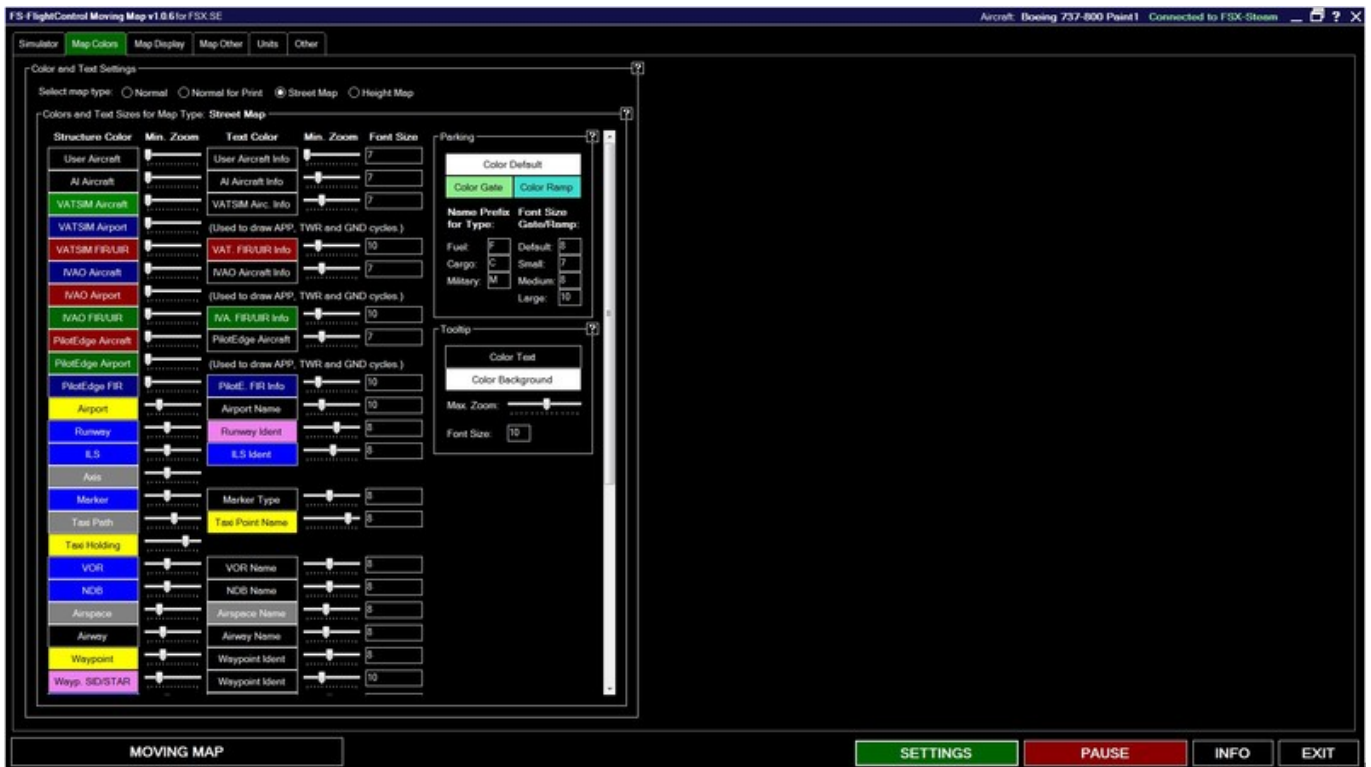

FSX Steam Edition: Moving Map Add-On Download Requirements

Download ->->->-> <http://bit.ly/2NHN3wP>

About This Content

Take control of your world with Moving Map! Developed by FS-FlightControl, Moving Map gives you a better handle on the big picture: it will follow your aircraft regardless of where it is in the sim, and will provides you with detailed information on airport layouts, nav aids, and more.

The toggleable information includes but is not limited to: airports, runways, ILS visualizations, markers, taxiways, parking spots, VORs/DMEs, NDBs, as well as view the surrounding airspace. You can also bring up high and low airways, waypoints, weather stations, and even create your own points of interest!

Once installed and downloaded, Moving Maps will launch automatically once you open Microsoft Flight Simulator X: Steam Edition.

Features:

Available information includes:

- Core and AI aircraft
- Airports and runways